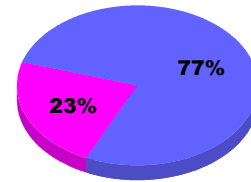

YTD Status Quo Clubs 2012-2013

Status Quo Clubs Compared to Status Quo Members

Legend: Status Quo Clubs (Cyan), Total Status Quo Members (Green)

MEMBERSHIP

Membership Results
2012-2013

Membership
2011-2012

Month	Net Memb Goal	Actual New Memb	Actual Dropped Memb	Gain/Loss of Memb	Gain/Loss of Memb
Jul/Aug/Sep	0	41	-32	9	-4
Totals	0	41	-32	9	-4

Membership Results 2012-2013

Goal, New, Dropped, Gain/Loss

Legend: Goal (Cyan), Actual (Green), Dropped (Yellow), Gain Loss (Magenta)

Comparison of Membership Gain/Loss

Current Year Compared to the Previous Year

Legend: Current Year (Cyan), Previous Year (Green)

Gender Comparison 2012-2013

Jul/Aug/Sep

Legend: Male (Blue), Female (Magenta)