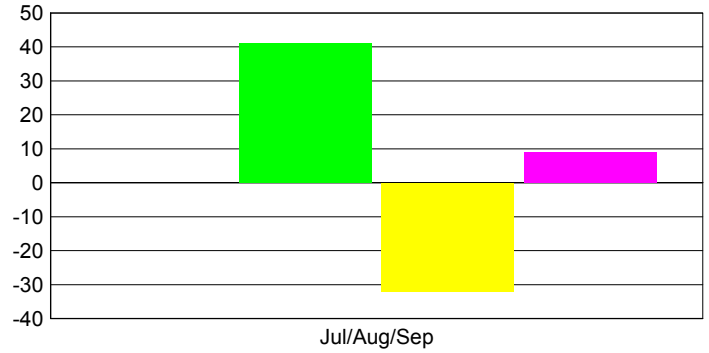

Club Results 2012-2013

Goal, New, Dropped, Gain/Loss

Legend: Goal (Cyan), Actual (Green), Dropped (Yellow), Gain Loss (Magenta)

Comparison of Club Gain/Loss

Current Year Compared to the Previous Year

Legend: Current Year (Cyan), Previous Year (Green)

YTD Status Quo Clubs 2012-2013

Status Quo Clubs Compared to Status Quo Members

Legend: Status Quo Clubs (Cyan), Total Status Quo Members (Green)

MEMBERSHIP

Membership Results
2012-2013

Membership
2011-2012

Month	Net Memb Goal	Actual New Memb	Actual Dropped Memb	Gain/Loss of Memb	Gain/Loss of Memb
Jul/Aug/Sep	0	41	-32	9	-4
Totals	0	41	-32	9	-4

Membership Results 2012-2013

Goal, New, Dropped, Gain/Loss

Legend: Goal (Cyan), Actual (Green), Dropped (Yellow), Gain Loss (Magenta)

Comparison of Membership Gain/Loss

Current Year Compared to the Previous Year

Legend: Current Year (Cyan), Previous Year (Green)

Gender Comparison 2012-2013

Jul/Aug/Sep

Legend: Male (Blue), Female (Magenta)